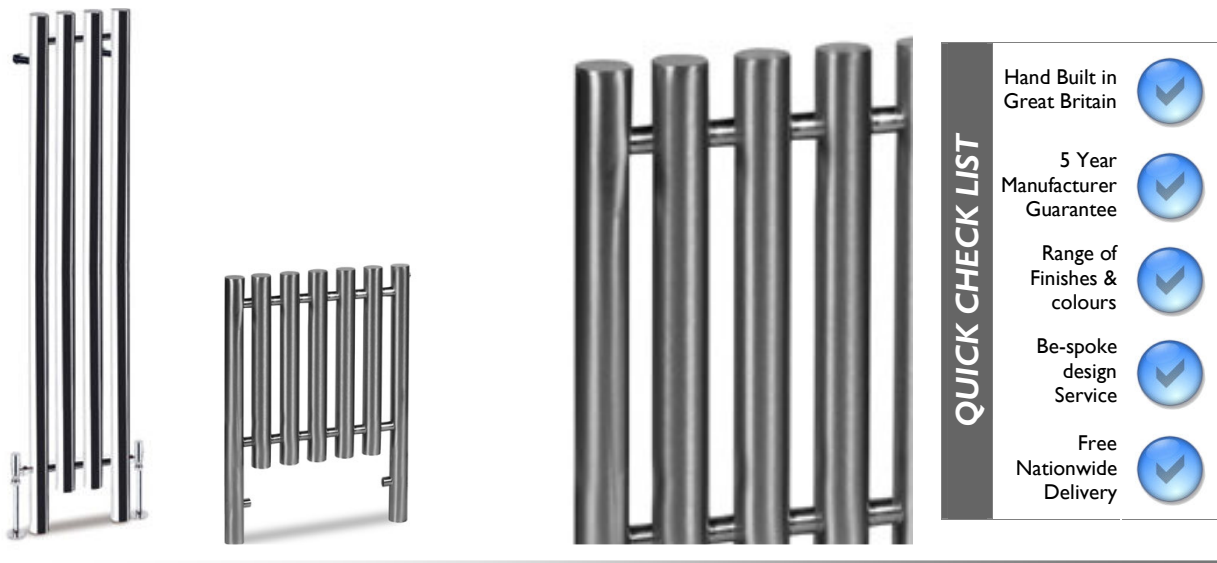

# CHORUS

CHORUS is part of the ASAL UK Contemporary range.

Contemporary Styling and robust design ensure this rail will be a long lasting and beautiful addition to any living space.

**100% Designed and Manufactured in Britain.** Hand crafted and beautifully finished- the quality of this model from our classic range really is second to none. Zinc free brass construction also ensures excellent corrosion resistance.

Also available in Electric / Dual Fuel option.

Finally, if the sizes and finishes below are not absolutely perfect for your application, why not take advantage of our popular be-spoke design service? You can specify colours, finishes, dimensions and styles, to produce a totally unique piece for your home! Please contact us for further information.

MODEL	DIMENSIONS			HEAT OUTPUT		£ PRICE*		
	Height mm	Width mm	Depth mm	BTU	watt	Chrome	Nickel	Gold
CHORUS 1	723	367	130	1710	500	734.71	808.19	924.45
CHORUS 2	723	525	130	2394	700	837.58	921.34	1053.87
CHORUS 3	2000	287	130	4064	1192	822.89	905.17	1035.37