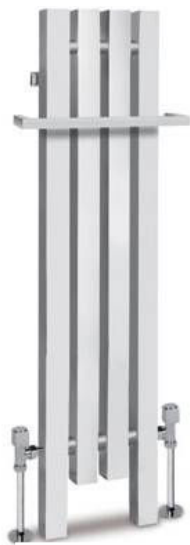

# CHORUS SQUARE

Contemporary Styling and robust design ensure this rail will be a long lasting and beautiful addition to any living space.

**100% Designed and Manufactured in Britain.** Hand crafted and beautifully finished- the quality of this model from our classic range really is second to none. Zinc free brass construction also ensures excellent corrosion resistance.

CHORUS SQUARE 3 – SHOWN WITH  
OPTIONAL TOWEL RAIL & VALVES

CHORUS SQUARE 1 – SHOWN WITH  
OPTIONAL VALVES

**QUICK CHECK LIST**

- Hand Built in Great Britain 
- 5 Year Manufacturer Guarantee 
- Range of Finishes & colours 
- Be-spoke design Service 
- Free Nationwide Delivery 

MODEL	DIMENSIONS			HEAT OUTPUT		£ PRICE*		
	Height mm	Width mm	Depth mm	BTU	watt	Chrome	Nickel	Gold
CHORUS SQUARE 1	723	404	130	1710	500	826.46	909.12	996.56
CHORUS SQUARE 2	723	558	130	2394	700	908.24	999.06	1095.19
CHORUS SQUARE 3	2000	324	130	4064	1192	956.03	1051.63	1152.81