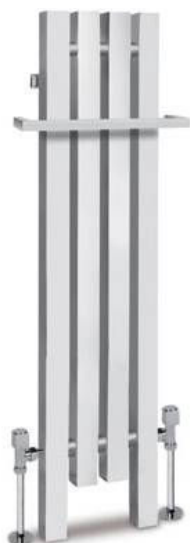

# CHORUS SQUARE

Contemporary Styling and robust design ensure this rail will be a long lasting and beautiful addition to any living space.

**100% Designed and Manufactured in Britain.** Hand crafted and beautifully finished- the quality of this model from our classic range really is second to none. Zinc free brass construction also ensures excellent corrosion resistance.

CHORUS SQUARE 3 – SHOWN WITH  
OPTIONAL TOWEL RAIL & VALVES

CHORUS SQUARE 1 – SHOWN WITH  
OPTIONAL VALVES

**QUICK CHECK LIST**

- Hand Built in Great Britain 
- 5 Year Manufacturer Guarantee 
- Range of Finishes & colours 
- Be-spoke design Service 
- Free Nationwide Delivery 

MODEL	DIMENSIONS			HEAT OUTPUT		£ PRICE*		
	Height mm	Width mm	Depth mm	BTU	watt	Chrome	Nickel	Gold
CHORUS SQUARE 1	723	404	130	1710	500	809.07	889.98	975.59
CHORUS SQUARE 2	723	558	130	2394	700	889.13	978.04	1072.14
CHORUS SQUARE 3	2000	324	130	4064	1192	935.91	1029.50	1128.55