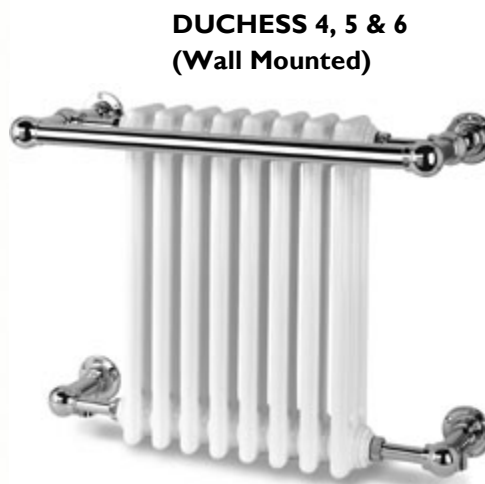

DUCHESS

DUCHESS is part of the ASAL UK Classic range.

With a choice of wall and wall / floor mounted models, the Duchess combines high quality and with 6 size options, great versatility too.

100% Designed and Manufactured in Britain. Hand crafted and beautifully finished- the quality of this model from our classic range really is second to none. Zinc free brass construction also ensures excellent corrosion resistance.

Also available in Electric / Dual Fuel option.

Finally, if the sizes and finishes below are not absolutely perfect for your application, why not take advantage of our popular be-spoke design service? You can specify colours, finishes, dimensions and styles, to produce a totally unique piece for your home! Please contact us for further information.

QUICK CHECK LIST	Hand Built in Great Britain	
	5 Year Manufacturer Guarantee	
	Range of Finishes & colours	
	Be-spoke design Service	
	Free Nationwide Delivery	

MODEL	DIMENSIONS			HEAT OUTPUT		£ PRICE*		
	Height mm	Width mm	Depth mm	BTU	watt	Chrome	Nickel	Gold
DUCHESS 1	955	680	202	3368	987	662.30	728.53	833.35
DUCHESS 2	955	805	202	4538	1330	726.31	798.94	913.90
DUCHESS 3	955	945	202	5691	1668	834.07	917.48	1049.47
DUCHESS 4	510	680	202	3088	905	662.30	728.53	833.35
DUCHESS 5	510	805	202	4258	1248	726.31	798.94	913.90
DUCHESS 6	510	945	202	6411	1586	834.07	917.48	1049.47

*PLEASE NOTE: UNLIKE OTHER COMPANIES, ALL OUR PRICES INCLUDE VAT & DELIVERY.

Dual Fuel option available – please call us for further details

T 0121 270 6766

W www.asaluk.com

E sales@asaluk.com

ALL SALES ARE SUBJECT TO OUR STANDARD TERMS & CONDITIONS, A COPY OF WHICH IS AVAILABLE ON REQUEST