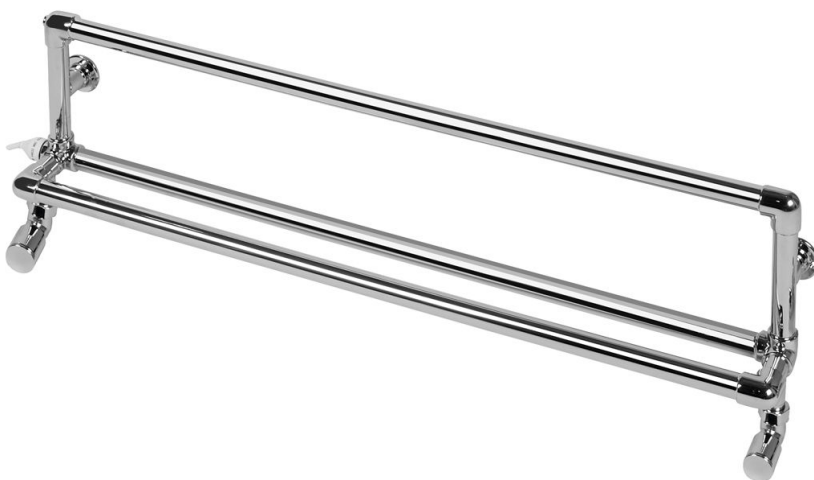

Designer Radiators...
...For Stylish homes

NEXUS

NEXUS is part of the ASAL UK Contemporary range.

Contemporary Styling and robust design ensure this towel rail will be a long lasting and beautiful addition to any living space.

100% Designed and Manufactured in Britain. Hand crafted and beautifully finished- the quality of this model from our classic range really is second to none. Zinc free brass construction also ensures excellent corrosion resistance.

MODEL SHOWN WITH OPTIONAL VALVES.

QUICK CHECK LIST

- Hand Built in Great Britain
- 5 Year Manufacturer Guarantee
- Range of Finishes & colours
- Be-spoke design Service
- Free Nationwide Delivery

MODEL	Height mm	DIMENSIONS		HEAT OUTPUT		£ PRICE*		
		Width mm	Depth mm	BTU	watt	Chrome	Nickel	Gold
NEXUS I	200	800	140	975	286	283.25	311.58	341.55