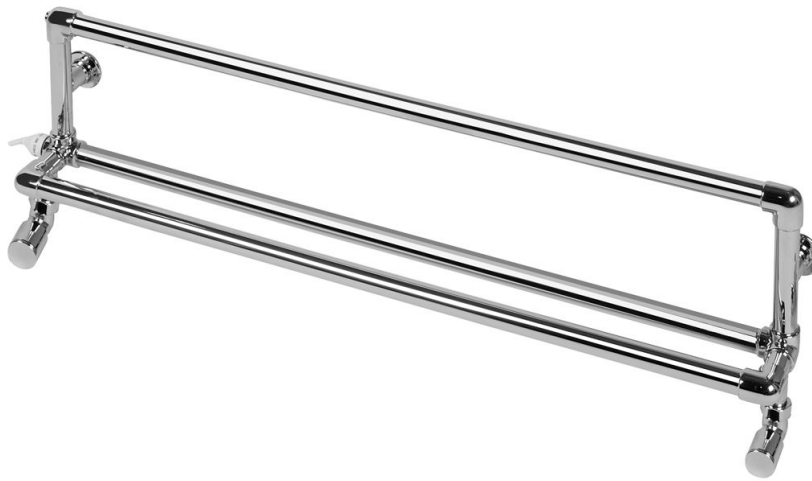

Designer Radiators...
...For Stylish homes

NEXUS

NEXUS is part of the ASAL UK Contemporary range.

Contemporary Styling and robust design ensure this towel rail will be a long lasting and beautiful addition to any living space.

100% Designed and Manufactured in Britain. Hand crafted and beautifully finished- the quality of this model from our classic range really is second to none. Zinc free brass construction also ensures excellent corrosion resistance.

Also available in Electric / Dual Fuel option.

Finally, if the sizes and finishes below are not absolutely perfect for your application, why not take advantage of our popular be-spoke design service? You can specify colours, finishes, dimensions and styles, to produce a totally unique piece for your home! Please contact us for further information.

MODEL SHOWN WITH OPTIONAL VALVES.

QUICK CHECK LIST

- Hand Built in Great Britain
- 5 Year Manufacturer Guarantee
- Range of Finishes & colours
- Be-spoke design Service
- Free Nationwide Delivery

MODEL	Height mm	DIMENSIONS		HEAT OUTPUT		£ PRICE*		
		Width mm	Depth mm	BTU	watt	Chrome	Nickel	Gold
NEXUS I	200	800	140	975	286	289.34	318.27	348.89