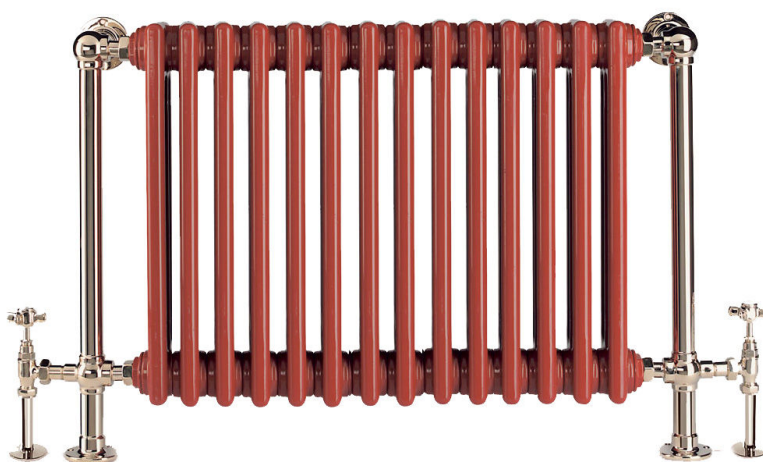

PORTLAND

PORTLAND is part of the ASAL UK Classic range.

Similar to the Blenheim model, Portland is the ever popular floor mounted version, Available with a choice of coloured radiator inserts – please contact us for further information

100% Designed and Manufactured in Britain. Hand crafted and beautifully finished- the quality of this model from our classic range really is second to none. Zinc free brass construction also ensures excellent corrosion resistance.

Also available in Electric / Dual Fuel option.

Finally, if the sizes and finishes below are not absolutely perfect for your application, why not take advantage of our popular be-spoke design service? You can specify colours, finishes, dimensions and styles, to produce a totally unique piece for your home! Please contact us for further information.

QUICK CHECK LIST

- Hand Built in Great Britain
- 5 Year Manufacturer Guarantee
- Range of Finishes & colours
- Be-spoke design Service
- Free Nationwide Delivery

MODEL SHOWN FINISHED IN GOLD, WITH OPTIONAL FIRE RED COLOURED RADIATOR AND TRADITIONAL VALVES – PLEASE CONTACT US FOR FURTHER INFORMATION

MODEL	Height mm	DIMENSIONS		HEAT OUTPUT		£ PRICE*		
		Width mm	Depth mm	BTU	watt	Chrome	Nickel	Gold
PORTLAND 1	570	600	135	3156	925	428.86	471.75	584.57
PORTLAND 2	570	725	135	4326	1268	514.63	566.44	701.50
PORTLAND 3	570	865	135	5480	1606	571.81	628.99	779.45

*PLEASE NOTE: UNLIKE OTHER COMPANIES, ALL OUR PRICES INCLUDE VAT & DELIVERY.

Dual Fuel option available – please call us for further details

T 0121 270 6766

W www.asaluk.com

E sales@asaluk.com

ALL SALES ARE SUBJECT TO OUR STANDARD TERMS & CONDITIONS, A COPY OF WHICH IS AVAILABLE ON REQUEST