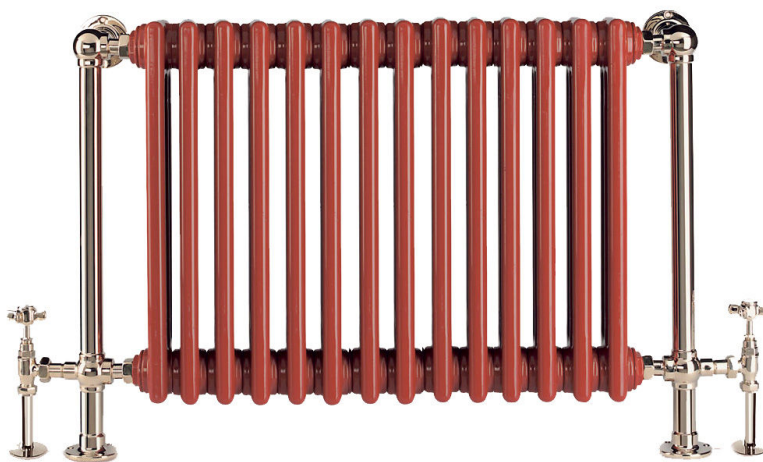

PORTLAND

PORTLAND is part of the ASAL UK Classic range.

Similar to the Blenheim model, Portland is the ever popular floor mounted version, Available with a choice of coloured radiator inserts – please contact us for further information

100% Designed and Manufactured in Britain. Hand crafted and beautifully finished- the quality of this model from our classic range really is second to none. Zinc free brass construction also ensures excellent corrosion resistance.

Also available in Electric / Dual Fuel option.

Finally, if the sizes and finishes below are not absolutely perfect for your application, why not take advantage of our popular be-spoke design service? You can specify colours, finishes, dimensions and styles, to produce a totally unique piece for your home! Please contact us for further information.

QUICK CHECK LIST

- Hand Built in Great Britain
- 5 Year Manufacturer Guarantee
- Range of Finishes & colours
- Be-spoke design Service
- Free Nationwide Delivery

MODEL SHOWN FINISHED IN GOLD, WITH OPTIONAL FIRE RED COLOURED RADIATOR AND TRADITIONAL VALVES – PLEASE CONTACT US FOR FURTHER INFORMATION

MODEL	Height mm	DIMENSIONS		HEAT OUTPUT		£ PRICE*		
		Width mm	Depth mm	BTU	watt	Chrome	Nickel	Gold
PORTLAND 1	570	600	135	3156	925	419.84	461.82	572.27
PORTLAND 2	570	725	135	4326	1268	503.79	554.52	686.74
PORTLAND 3	570	865	135	5480	1606	559.77	615.75	763.04

*PLEASE NOTE: UNLIKE OTHER COMPANIES, ALL OUR PRICES INCLUDE VAT & DELIVERY.

Dual Fuel option available – please call us for further details

T 0121 270 6766

W www.asaluk.com

E sales@asaluk.com

ALL SALES ARE SUBJECT TO OUR STANDARD TERMS & CONDITIONS, A COPY OF WHICH IS AVAILABLE ON REQUEST