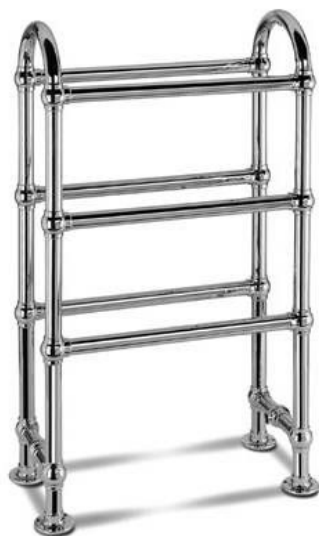

Designer Radiators...
...For Stylish homes

VENUE BJ
7

VENUE BJ 7 is part of the ASAL UK Classic range.

Sleek, minimalist and unmistakably timeless, Venue BJ 7 is reminiscent of Victorian design and would suit any bathroom.

100% Designed and Manufactured in Britain. Hand crafted and beautifully finished- the quality of this model from our classic range really is second to none. Zinc free brass construction also ensures excellent corrosion resistance.

QUICK CHECK LIST

- Hand Built in Great Britain
- 5 Year Manufacturer Guarantee
- Range of Finishes & colours
- Be-spoke design Service
- Free Nationwide Delivery

MODEL	DIMENSIONS			HEAT OUTPUT		£ PRICE*		
	Height mm	Width mm	Depth mm	BTU	watt	Chrome	Nickel	Gold
VENUE BJ 7	990	600	280	1692	496	974.02	1071.42	1225.56