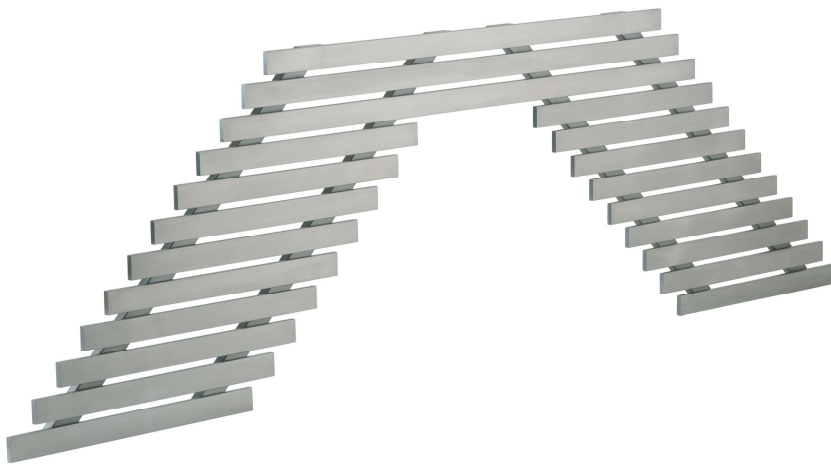

ACE is part of the Accuro-Korle range of radiators, brought to you by ASAL UK Limited.

Resembling an 'A' framed ladder, the innovative ACE radiator measures 59cms in height by 210cms in width, and has a depth of just 3cms,; making it perfect as a design statement where a long expanse of wall is available.

ACE

Finished in beautiful stainless steel; a material which retains heat more efficiently than chrome or cast iron. This revolutionary material also means that rust, both inside and outside the radiator is a thing of the past! This radiator also comes with an amazing 20 year manufacturer's guarantee against faulty design, material or workmanship.

QUICK CHECK LIST	Brushed Stainless Steel Construction	
	20 Year Manufacturer Guarantee	
	Brackets & Wall fixings supplied	
	Air vent supplied	
	Free Nationwide Delivery	

MODEL	DIMENSIONS			HEAT OUTPUT		PRICE* £
	Height mm	Width mm	Depth mm	BTU	watt	
ACE	590	2100	30	2980	874	862.92

*PLEASE NOTE: UNLIKE OTHER COMPANIES, ALL OUR PRICES INCLUDE VAT & DELIVERY.