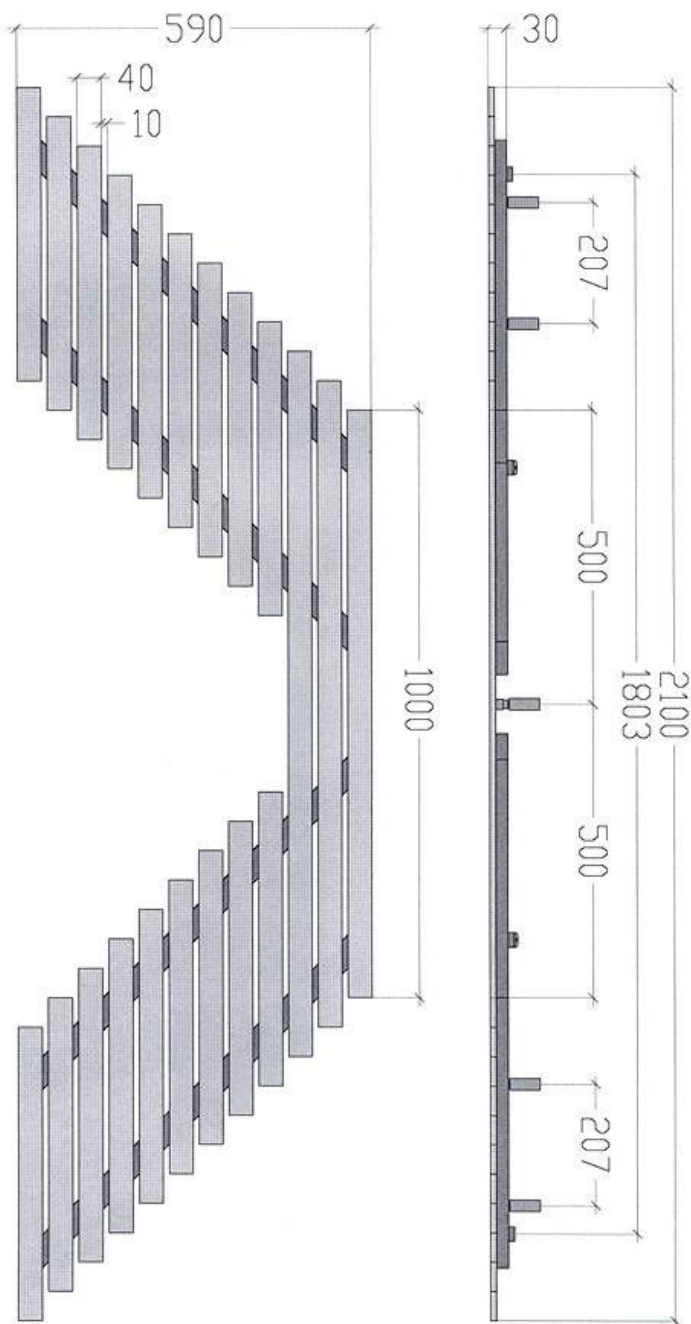

ASAL UK
LIMITED

Designer Radiators...

...For Stylish homes

ACE

Technical Drawing

T 0121 270 6766

W www.asaluk.com

E sales@asaluk.com

ALL SALES ARE SUBJECT TO OUR STANDARD TERMS & CONDITIONS, A COPY OF WHICH IS AVAILABLE ON REQUEST

© 2006 ASAL UK Limited, Registered in England No. 5927554