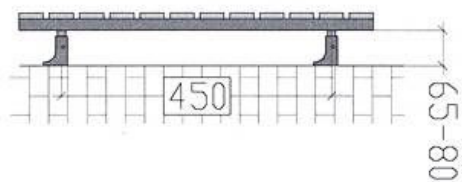

**\*PLEASE NOTE: UNLIKE OTHER COMPANIES, ALL OUR PRICES INCLUDE VAT & DELIVERY.**

**ASAL UK**  
LIMITED

Designer Radiators...

...For Stylish homes

**ACE**

Technical Drawing

T 0121 270 6766

W [www.asaluk.com](http://www.asaluk.com)