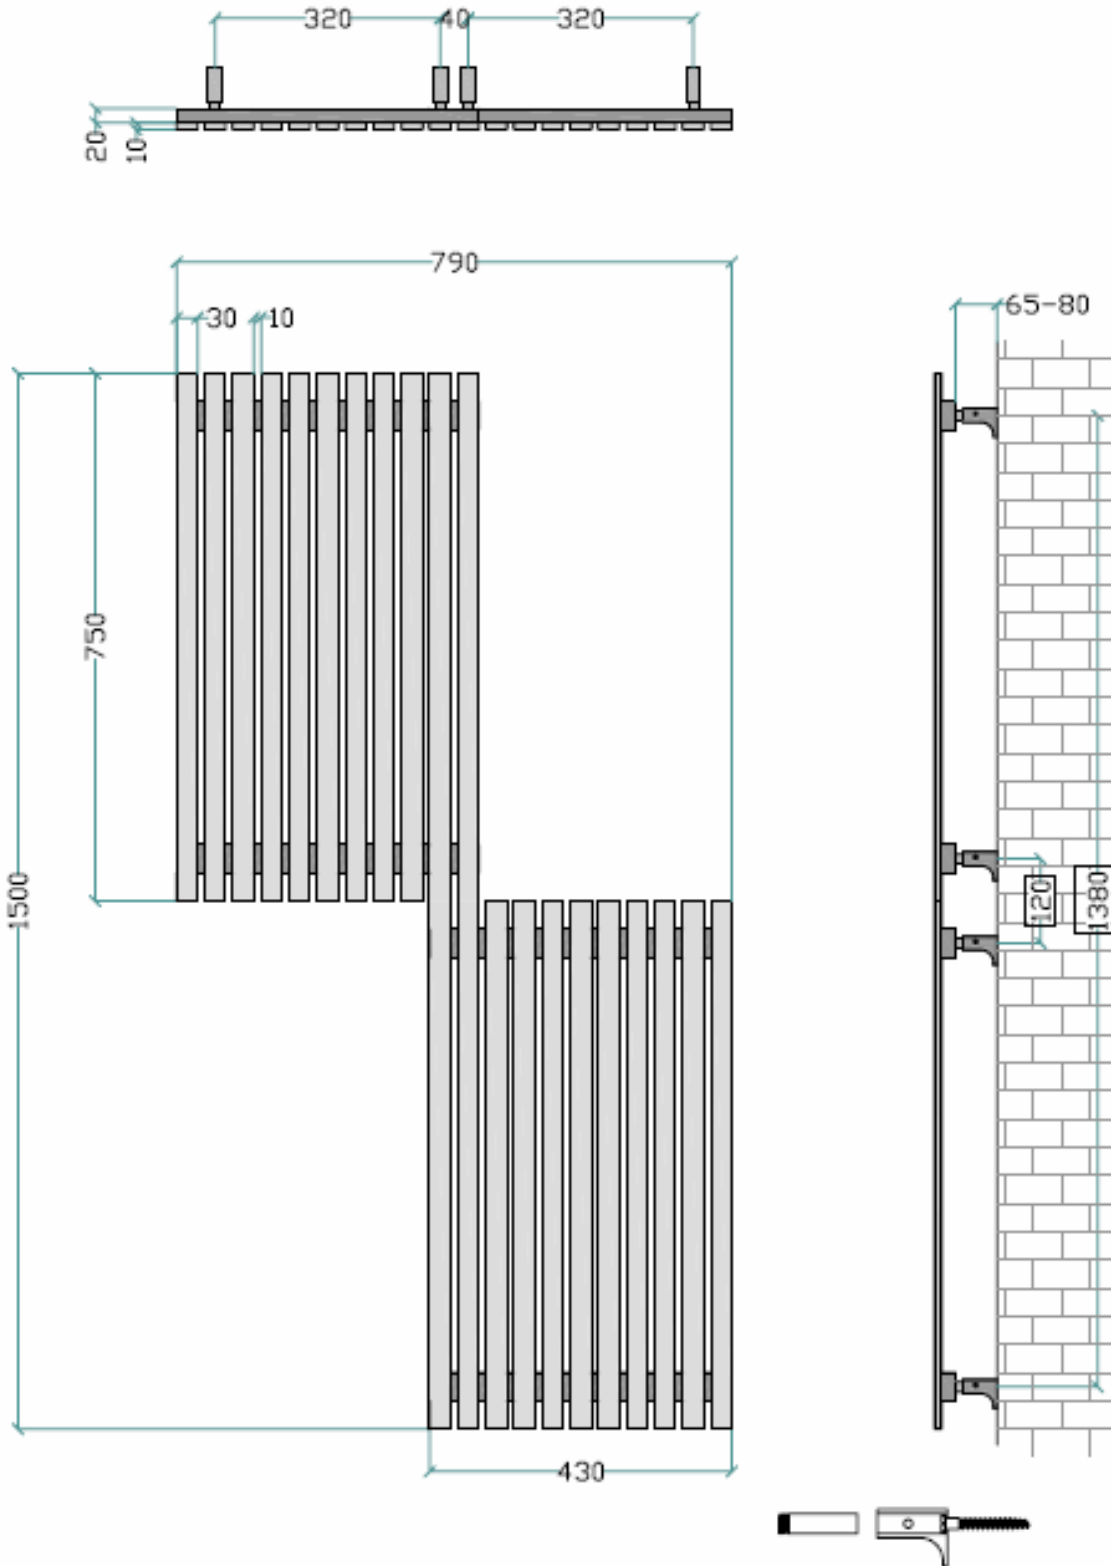

ASAL UK
LIMITED

Designer Radiators...

...For Stylish homes

AXIS

Technical Drawing

T 0121 270 6766

W www.asaluk.com

E sales@asaluk.com

ALL SALES ARE SUBJECT TO OUR STANDARD TERMS & CONDITIONS, A COPY OF WHICH IS AVAILABLE ON REQUEST

© 2006 ASAL UK Limited, Registered in England No. 5927554