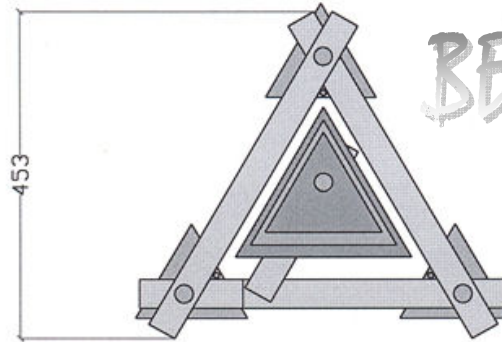

ASAL UK
LIMITED

Designer Radiators...

...For Stylish homes

BERMUDA

Technical Drawing