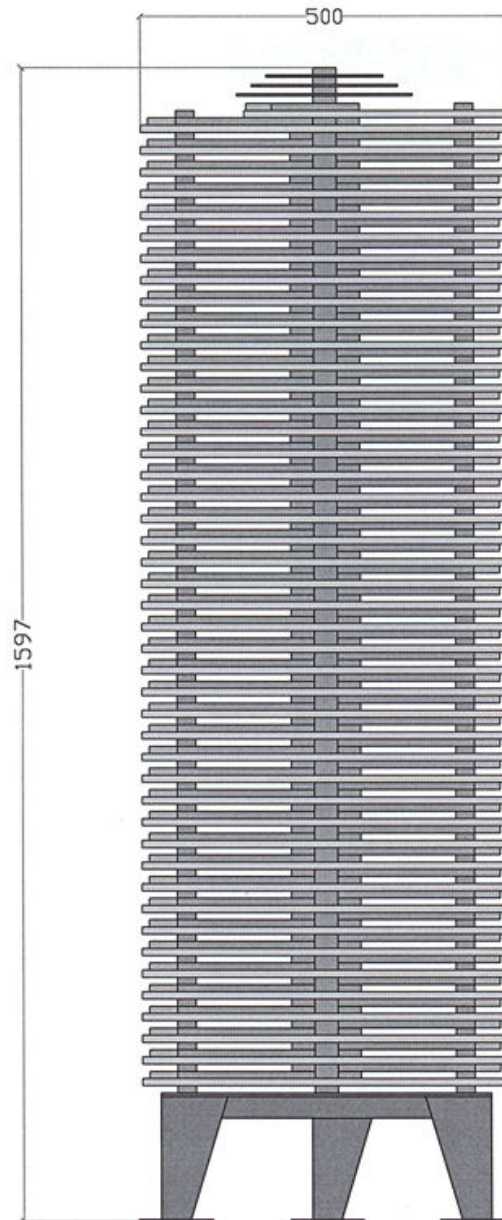

QUICK CHECK LIST	Brushed Stainless Steel Construction	
	20 Year Manufacturer Guarantee	
	Brackets & Wall fixings supplied	
	Air vent supplied	
	Free Nationwide Delivery	

MODEL	DIMENSIONS			HEAT OUTPUT		PRICE* £
	Height mm	Width mm	Depth mm	BTU	watt	
BERMUDA	1597	500	500	16605	4870	4935.35

***PLEASE NOTE: UNLIKE OTHER COMPANIES, ALL OUR PRICES INCLUDE VAT & DELIVERY.**

ASAL UK
LIMITED

Designer Radiators...

...For Stylish homes

BERMUDA

Technical Drawing

T 0121 270 6766

W www.asaluk.com