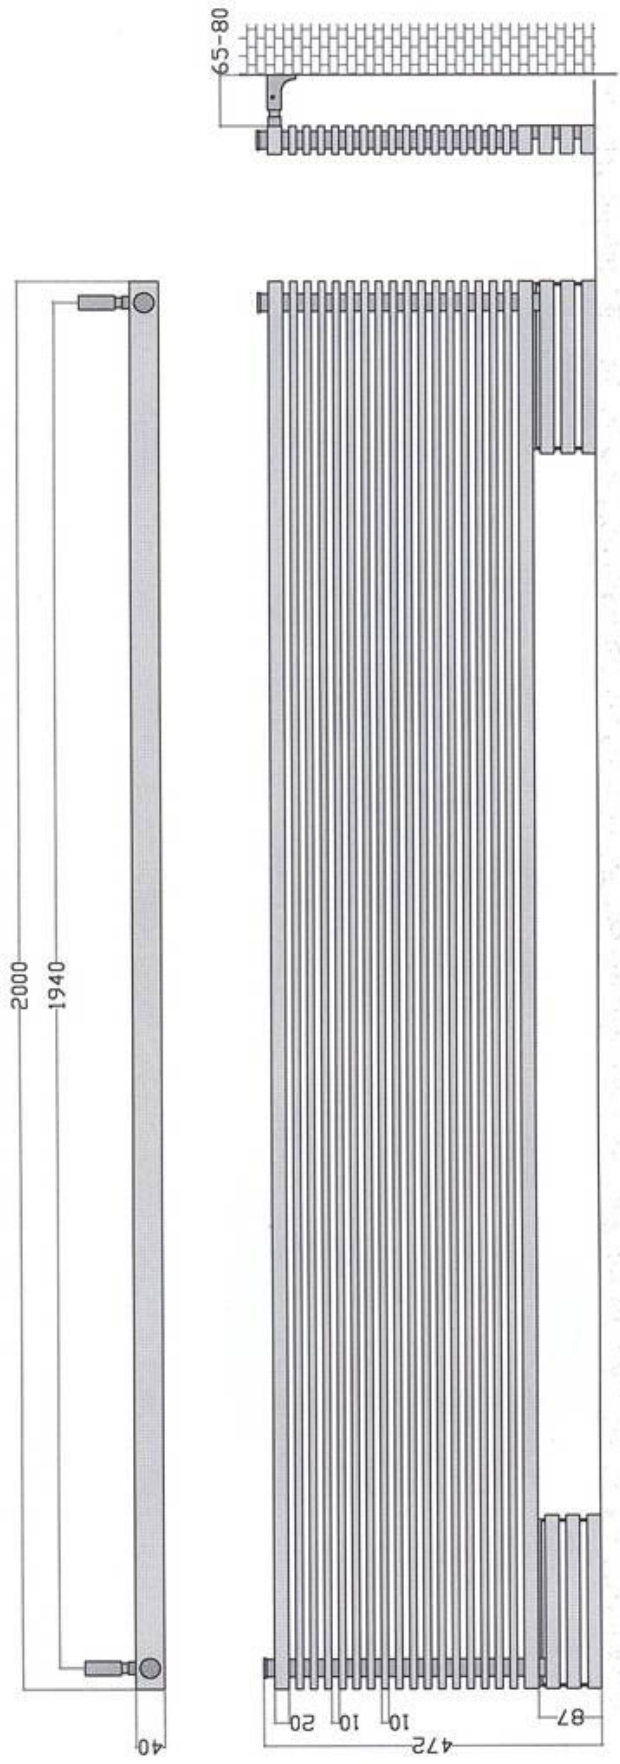

ASAL UK
LIMITED

Designer Radiators...

...For Stylish homes

BREEZE

Technical Drawing

T 0121 270 6766

W www.asaluk.com

E sales@asaluk.com

ALL SALES ARE SUBJECT TO OUR STANDARD TERMS & CONDITIONS, A COPY OF WHICH IS AVAILABLE ON REQUEST

© 2006 ASAL UK Limited, Registered in England No. 5927554