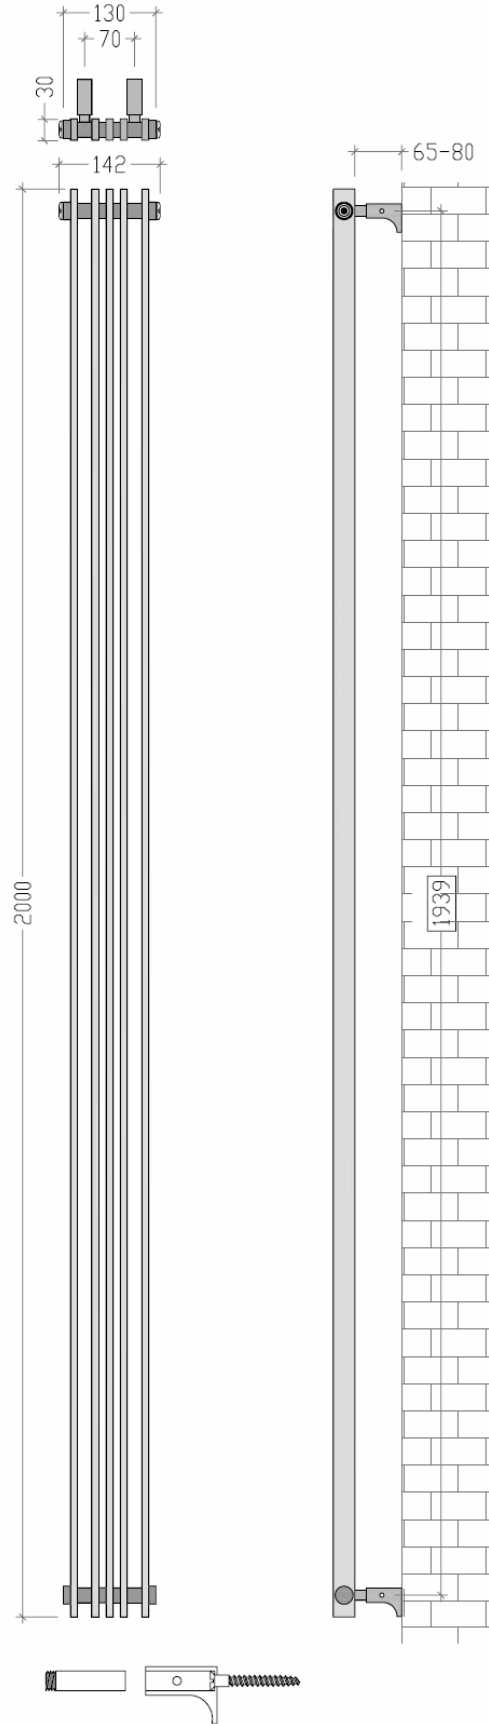

ASAL UK
LIMITED

Designer Radiators...

...For Stylish homes

CASCADE

Technical Drawing

T 0121 270 6766

W www.asaluk.com

E sales@asaluk.com

ALL SALES ARE SUBJECT TO OUR STANDARD TERMS & CONDITIONS, A COPY OF WHICH IS AVAILABLE ON REQUEST

© 2006 ASAL UK Limited, Registered in England No. 5927554