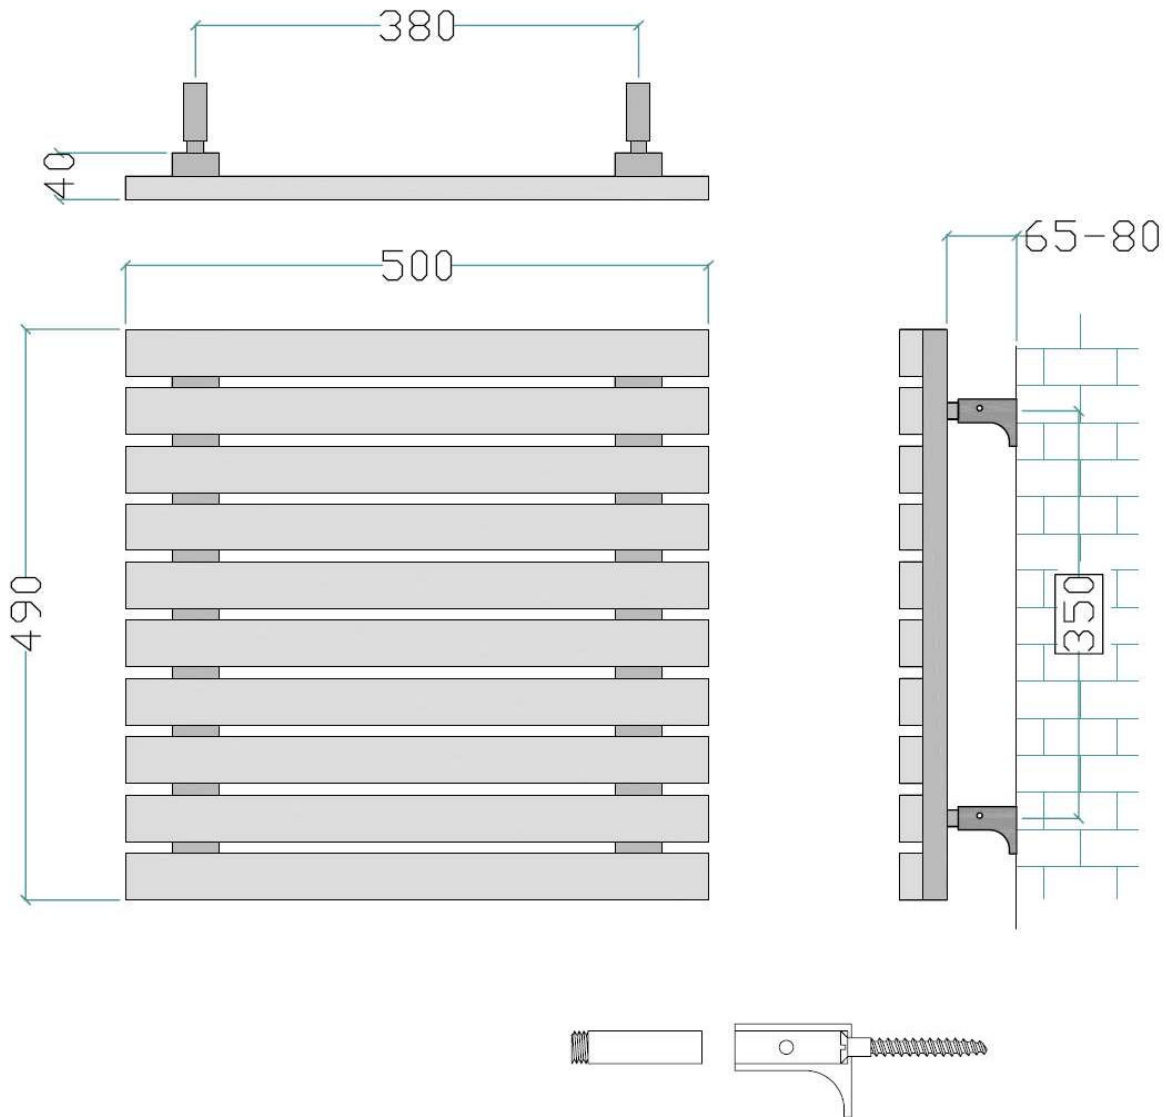

DUNE

QUICK CHECK LIST	Brushed Stainless Steel Construction	
	20 Year Manufacturer Guarantee	
	Brackets & Wall fixings supplied	
	Air vent supplied	
	Free Nationwide Delivery	

MODEL	DIMENSIONS			HEAT OUTPUT		PRICE* £
	Height mm	Width mm	Depth mm	BTU	watt	
DUNE 10	490	500	40	1404	412	507.60
DUNE 16	790	500	40	2247	659	765.63
DUNE 20	990	500	40	2808	823	1015.20
DUNE 32	1590	600	40	5392	1581	1556.64

DUNE

Technical Drawing

PLEASE NOTE: HEIGHT & WIDTH DIMENSIONS SHOWN ARE FOR DUNE 10.
OTHER DUNE MODELS SIMILAR APART FROM HEIGHT & WIDTH DIMENSIONS