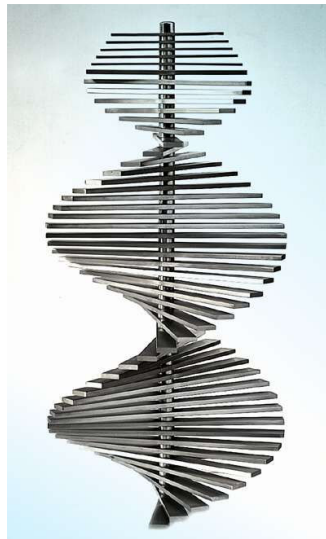

ECSTASY is part of the Accuro-Korle range of radiators, brought to you by ASAL UK Limited.

A dramatic floor-to-ceiling statue of swirling stainless steel elements, Ecstasy makes spectacular impact with its ethereal fluid design. This model is handcrafted to exacting standards and is available to special order only. Featuring 640 precision welds, it takes our skilled craftsmen 3 weeks to create one of these heat sculptures. Ecstasy is freestanding, its height adjustable pole making installation in any location possible.

ECSTASY

PLEASE NOTE – ECSTASY IS AN ELECTRICALLY OPERATED RADIATOR.

Finished in beautiful stainless steel; a material which retains heat more efficiently than chrome or cast iron. This revolutionary material also means that rust, both inside and outside the radiator is a thing of the past! This radiator also comes with an amazing 20 year manufacturer's guarantee against faulty design, material or workmanship.

QUICK CHECK LIST	Brushed Stainless Steel Construction	
	20 Year Manufacturer Guarantee	
	Brackets & Wall fixings supplied	
	Electrically operated	
	Free Nationwide Delivery	

MODEL	DIMENSIONS			HEAT OUTPUT		PRICE* £
	Height mm	Width mm	Depth mm	BTU	watt	
ECSTASY 1	2650	350	350	13260	3889	6170.51
ECSTASY 2	2650	500	500	16182	4746	5992.85