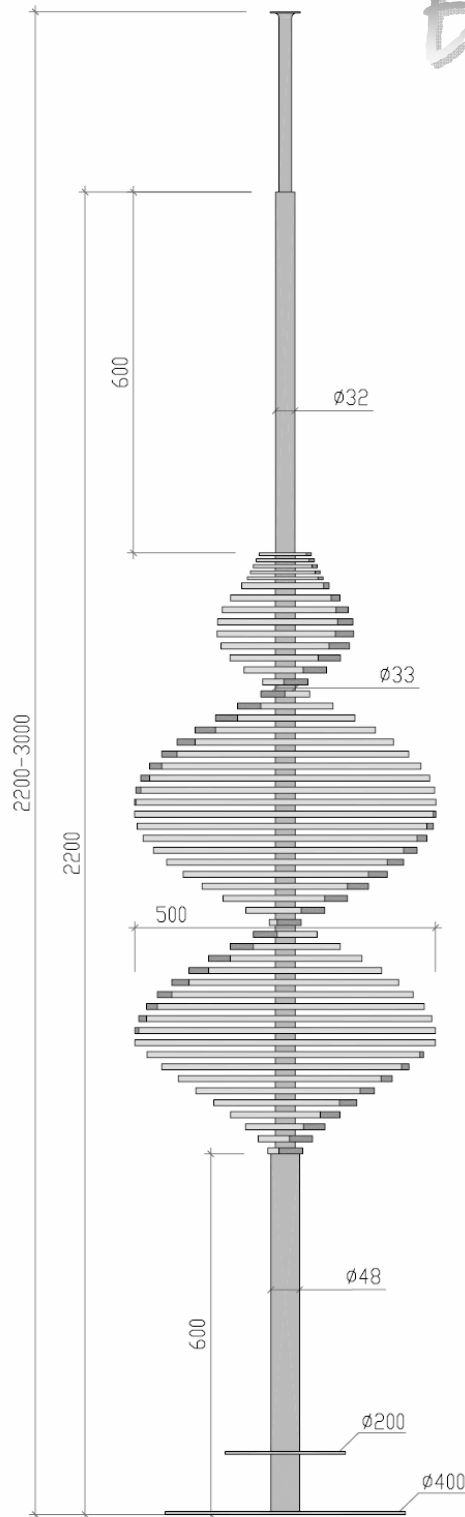

ECSTASY is part of the Accuro-Korle range of radiators, brought to you by ASAL UK Limited.

A dramatic floor-to-ceiling statue of swirling stainless steel elements, Ecstasy makes spectacular impact with its ethereal fluid design. This model is handcrafted to exacting standards and is available to special order only. Featuring 640 precision welds, it takes our skilled craftsmen 3 weeks to create one of these heat sculptures. Ecstasy is freestanding, its height adjustable pole making installation in any location possible.

QUICK CHECK LIST	Brushed Stainless Steel Construction	
	20 Year Manufacturer Guarantee	
	Brackets & Wall fixings supplied	
	Electrically operated	
	Free Nationwide Delivery	

MODEL	DIMENSIONS			HEAT OUTPUT		PRICE* £
	Height mm	Width mm	Depth mm	BTU	watt	
ECSTASY 1	2650	350	350	13260	3889	6170.51
ECSTASY 2	2650	500	500	16182	4746	5992.85

ASAL UK
LIMITED

Designer Radiators...

...For Stylish homes

ECSTASY

Technical Drawing

PLEASE NOTE: WIDTH DIMENSIONS SHOWN ARE FOR ECSTASY 2. OTHER ECSTASY MODELS SIMILAR APART FROM WIDTH DIMENSIONS

T 0121 270 6766