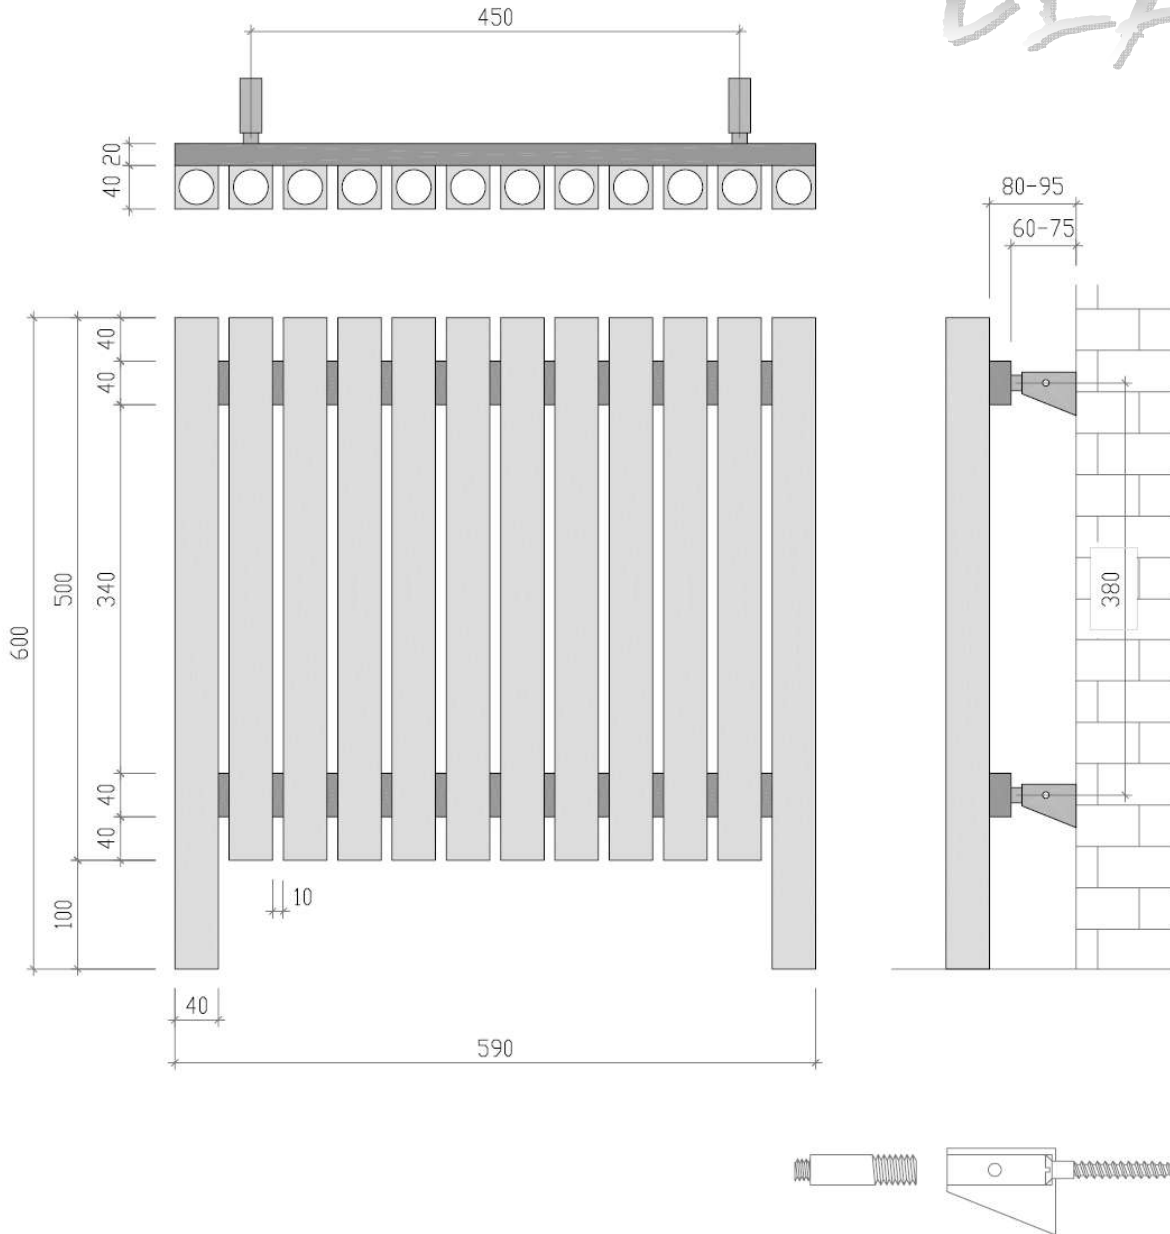

**ASAL UK**  
LIMITED

*Designer Radiators...*

*...For Stylish homes*

**ELAN**

Technical Drawing

**PLEASE NOTE: HEIGHT & WIDTH DIMENSIONS SHOWN ARE FOR ELAN 12/6060.  
OTHER ELAN MODELS SIMILAR APART FROM HEIGHT & WIDTH DIMENSIONS**