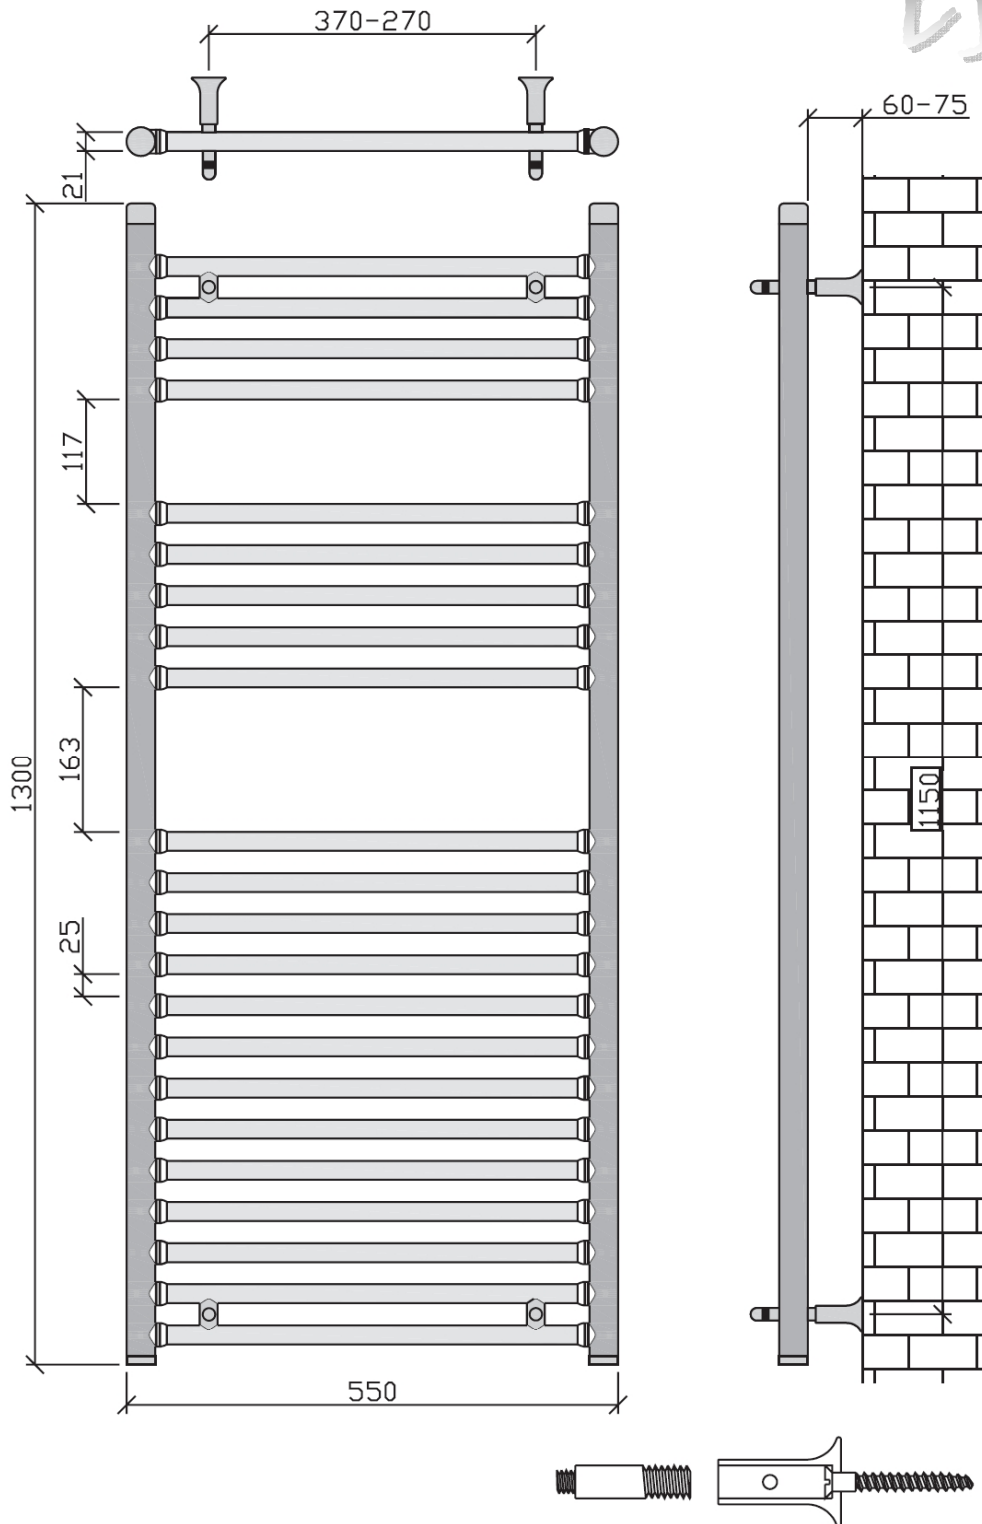

ESCAPE

QUICK CHECK LIST

- Brushed Stainless Steel Construction 
- 20 Year Manufacturer Guarantee 
- Brackets & Wall fixings supplied 
- Air vent supplied 
- Free Nationwide Delivery 

MODEL	DIMENSIONS			HEAT OUTPUT		PRICE* £
	Height mm	Width mm	Depth mm	BTU	watt	
ESCAPE 75-55	750	550	32	1501	440	384.93
ESCAPE 75-65	750	650	32	1680	493	406.08
ESCAPE 100-55	1000	550	32	2272	666	446.27
ESCAPE 130-55	1300	550	32	2438	715	507.60
ESCAPE 130-65	1300	650	32	2615	767	546.73
ESCAPE 175-55	1750	550	32	3220	944	629.21
ESCAPE 175-65	1750	650	32	3625	1063	689.49

ASAL UK
LIMITED

Designer Radiators...

...For Stylish homes

ESCAPE

Technical Drawing

PLEASE NOTE: HEIGHT & WIDTH DIMENSIONS SHOWN ARE FOR ESCAPE 130-55.
OTHER ESCAPE MODELS SIMILAR APART FROM HEIGHT & WIDTH DIMENSIONS