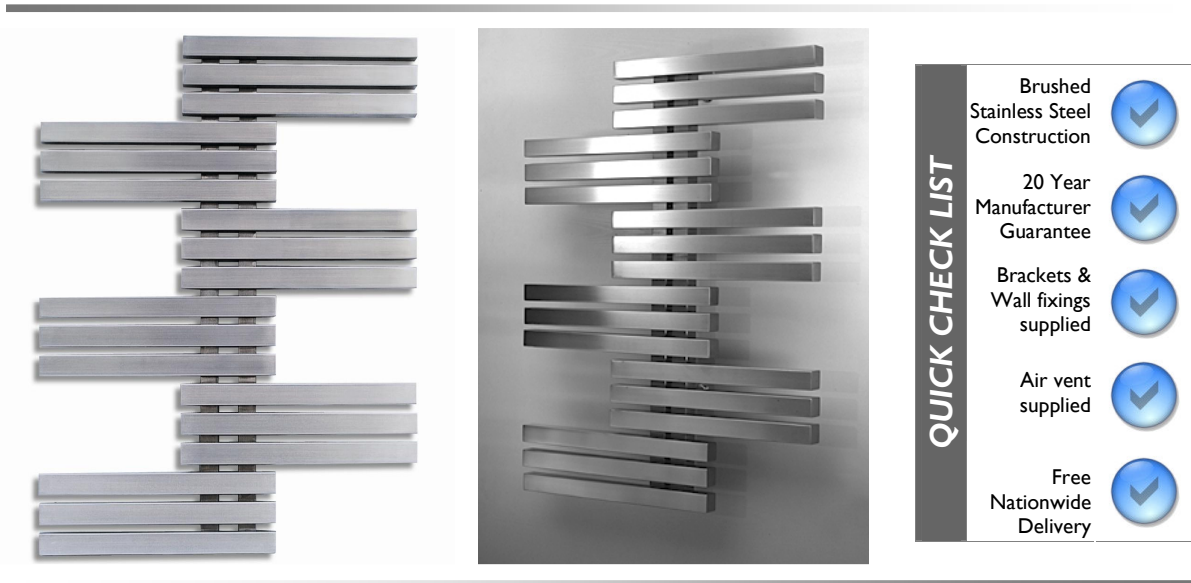

E_TYPE is part of the Accuro-Korle range of radiators, brought to you by ASAL UK Limited.

E-TYPE

The ultimate showpiece of the accuro-korle collection is our E-type, a bold style statement designed to be wall mounted to provide a focal point within a contemporary setting. A geometrical wall sculpture with brushed stainless steel finish - this is a true piece of art. The E-type breaks with convention to prove that radiators are no longer functional plain utility devices to be hidden from view.

Finished in beautiful stainless steel; a material which retains heat more efficiently than chrome or cast iron. This revolutionary material also means that rust, both inside and outside the radiator is a thing of the past! This radiator also comes with an amazing 20 year manufacturer's guarantee against faulty design, material or workmanship.