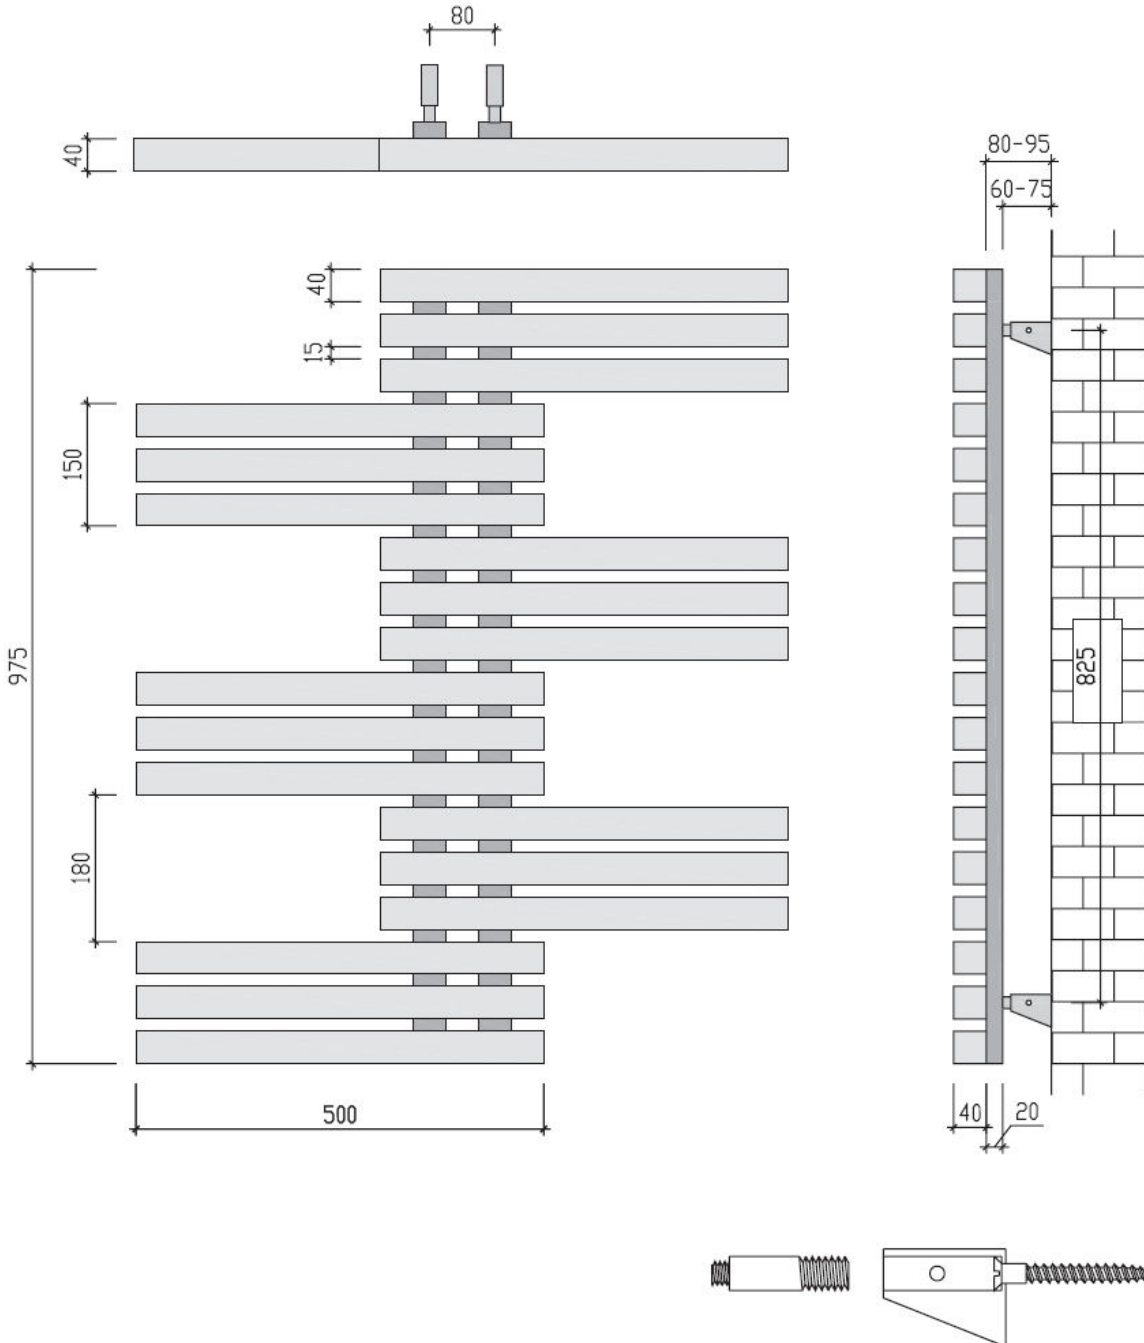

ASAL UK
LIMITED

Designer Radiators...

...For Stylish homes

E-TYPE

Technical Drawing

T 0121 270 6766

W www.asaluk.com

E sales@asaluk.com

ALL SALES ARE SUBJECT TO OUR STANDARD TERMS & CONDITIONS, A COPY OF WHICH IS AVAILABLE ON REQUEST