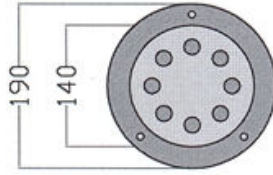

T 0121 270 6766

W www.asaluk.com

E sales@asaluk.com

ALL SALES ARE SUBJECT TO OUR STANDARD TERMS & CONDITIONS, A COPY OF WHICH IS AVAILABLE ON REQUEST