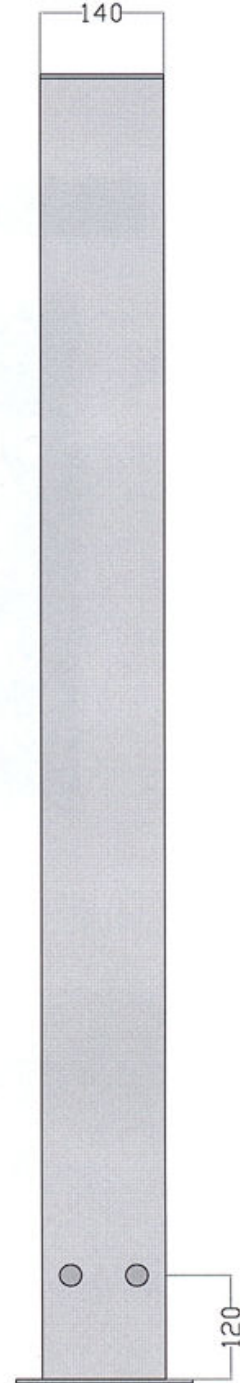

ASAL UK
LIMITED

Designer Radiators...

...For Stylish homes

FOCUS

Technical Drawing

T 0121 270 6766

W www.asaluk.com

E sales@asaluk.com

ALL SALES ARE SUBJECT TO OUR STANDARD TERMS & CONDITIONS, A COPY OF WHICH IS AVAILABLE ON REQUEST