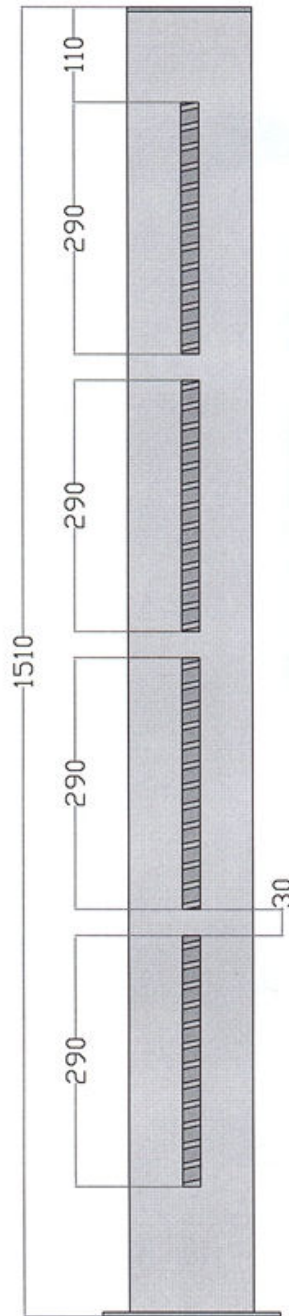

ASAL UK
LIMITED

Designer Radiators...

...For Stylish homes

FOCUS

Technical Drawing

T 0121 270 6766

W www.asaluk.com

E sales@asaluk.com

ALL SALES ARE SUBJECT TO OUR STANDARD TERMS & CONDITIONS, A COPY OF WHICH IS AVAILABLE ON REQUEST