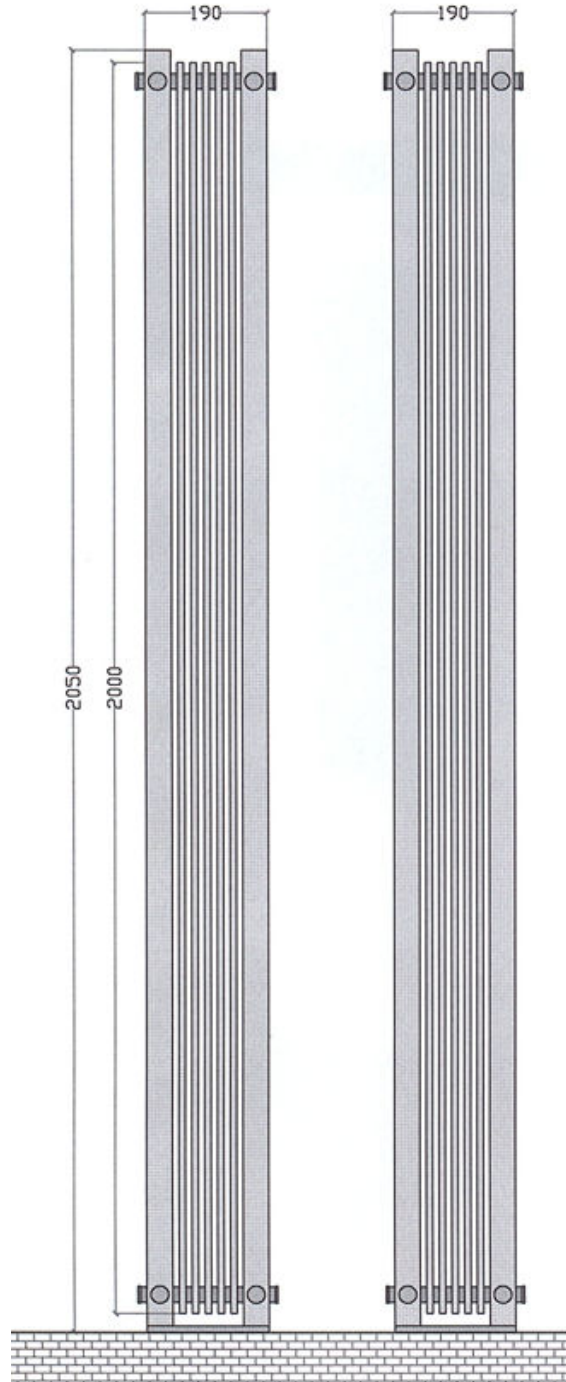

ASAL UK
LIMITED

Designer Radiators...

...For Stylish homes

FORT

Technical Drawing

T 0121 270 6766

W www.asaluk.com

E sales@asaluk.com

ALL SALES ARE SUBJECT TO OUR STANDARD TERMS & CONDITIONS, A COPY OF WHICH IS AVAILABLE ON REQUEST

© 2006 ASAL UK Limited, Registered in England No. 5927554