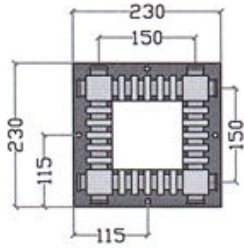

ASAL UK
LIMITED

Designer Radiators...

...For Stylish homes

FORT

Technical Drawing

T 0121 270 6766

W www.asaluk.com

E sales@asaluk.com

ALL SALES ARE SUBJECT TO OUR STANDARD TERMS & CONDITIONS, A COPY OF WHICH IS AVAILABLE ON REQUEST

© 2006 ASAL UK Limited, Registered in England No. 5927554