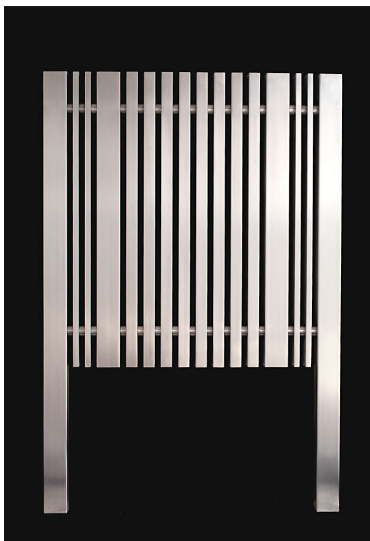

HERMES is part of the Accuro-Korle range of radiators, brought to you by ASAL UK Limited.

The shape of Hermes is redolent of a traditional radiator, whilst remaining chic and contemporary. A benchmark in minimalist design work, contrasting bars of three sizes add flair to the piece. It can also be wall mounted, or free standing – the choice is yours!

Finished in beautiful stainless steel; a material which retains heat more efficiently than chrome or cast iron. This revolutionary material also means that rust, both inside and outside the radiator is a thing of the past! This radiator also comes with an amazing 20 year manufacturer's guarantee against faulty design, material or workmanship.

HERMES

QUICK CHECK LIST

- Brushed Stainless Steel Construction 
- 20 Year Manufacturer Guarantee 
- Brackets & Wall fixings supplied 
- Air vent supplied 
- Free Nationwide Delivery 

MODEL	DIMENSIONS			HEAT OUTPUT		PRICE* £
	Height mm	Width mm	Depth mm	BTU	watt	
HERMES 16	750	510	40	2996	879	1258.43