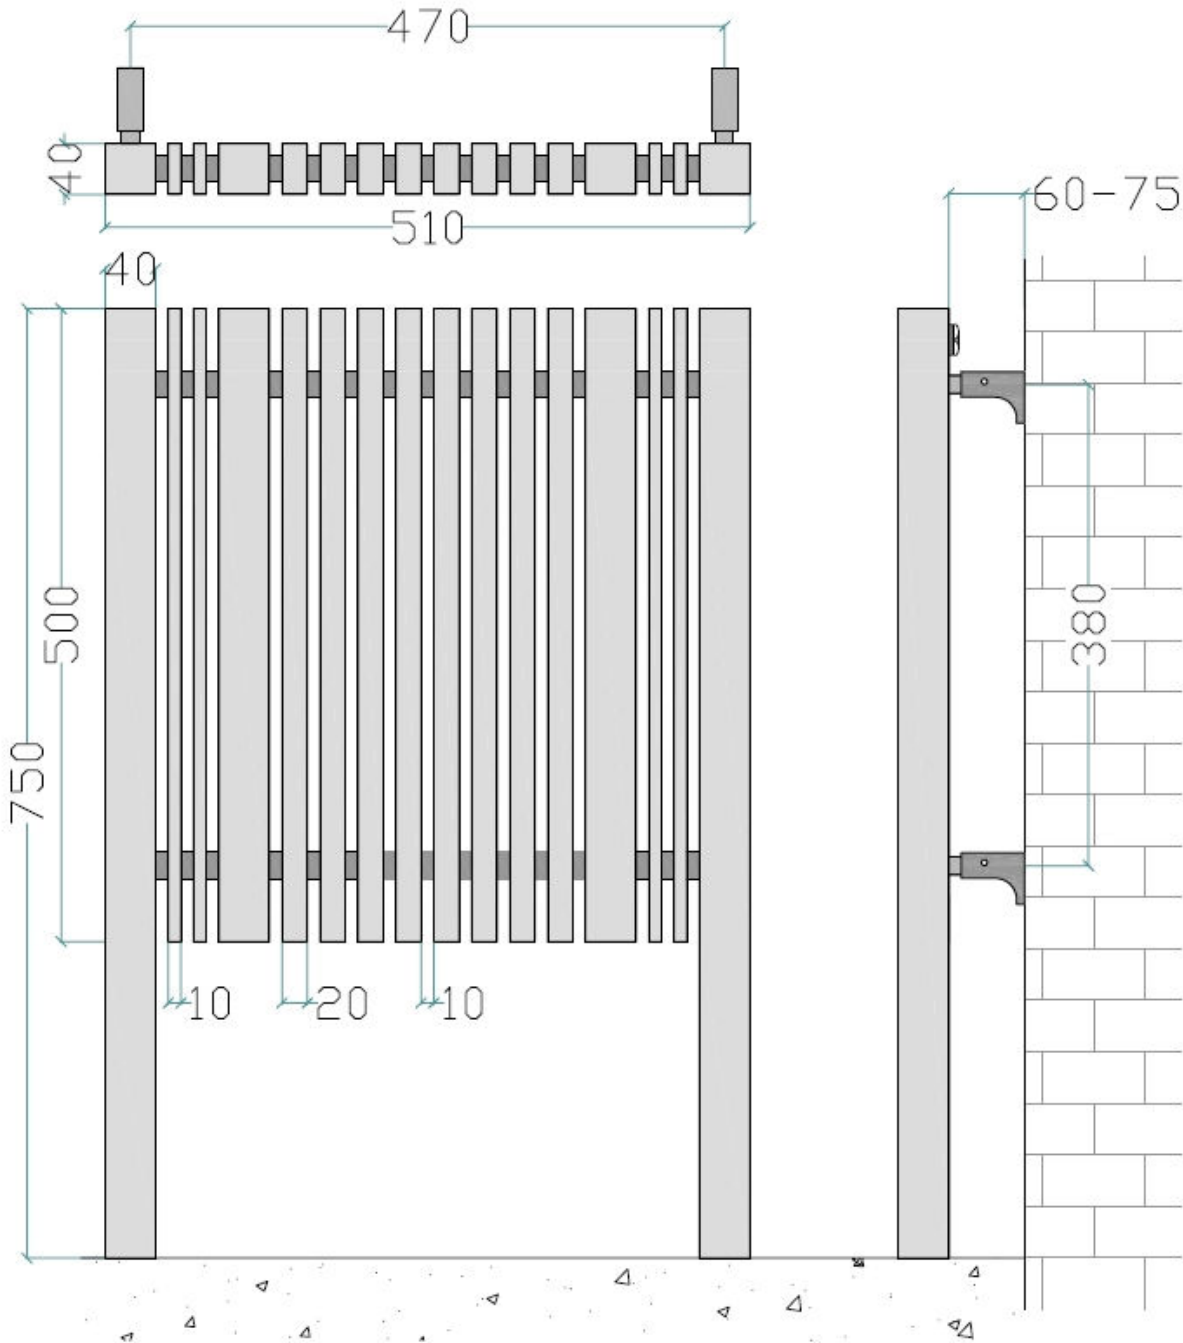

ASAL UK
LIMITED

Designer Radiators...

...For Stylish homes

HERMES

Technical Drawing

T 0121 270 6766

W www.asaluk.com

E sales@asaluk.com

ALL SALES ARE SUBJECT TO OUR STANDARD TERMS & CONDITIONS, A COPY OF WHICH IS AVAILABLE ON REQUEST

© 2006 ASAL UK Limited, Registered in England No. 5927554