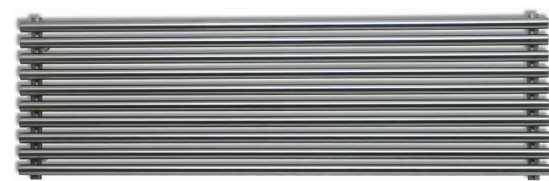

IMPULSE. Parallel lines. This stylish band of vertical tubes is the epitome of designer chic. Available in a matt or mirror polished finish, IMPULSE will lift any interior scheme into another realm.

IMPULSE

Suitable for Hot water systems, Electric operation, or Dual Fuel Operation (if used with optional electric element)

Finished in beautiful stainless steel; a material which retains heat more efficiently than chrome or cast iron. This revolutionary material also means that rust, both inside and outside the radiator is a thing of the past! This radiator also comes with an amazing 20 year manufacturer's guarantee against faulty design, material or workmanship.

QUICK CHECK LIST

- Brushed Stainless Steel Construction 
- 20 Year Manufacturer Guarantee 
- Brackets & Wall fixings supplied 
- Air vent supplied 
- Free Nationwide Delivery 

MODEL	DIMENSIONS			HEAT OUTPUT		PRICE* £
	Height mm	Width mm	Depth mm	BTU	watt	
MATT FINISH						
<i>Impulse-100</i>	1000	470	42	2978	872	547.00
<i>Impulse-150</i>	1500	470	42	4485	1313	749.00
<i>Impulse-180</i>	1800	470	42	5362	1570	785.00
<i>Impulse-200</i>	2000	470	42	5960	1745	808.00
POLISHED FINISH						
<i>Impulse-100P</i>	1000	470	42	2978	872	726.00
<i>Impulse-150P</i>	1500	470	42	4485	1313	996.00
<i>Impulse-180P</i>	1800	470	42	5362	1570	1043.00
<i>Impulse-200P</i>	2000	470	42	5960	1745	1083.00