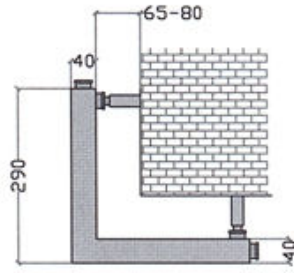

ASAL UK
LIMITED

Designer Radiators...

...For Stylish homes

MIRAGE

Technical Drawing

T 0121 270 6766

W www.asaluk.com

E sales@asaluk.com

ALL SALES ARE SUBJECT TO OUR STANDARD TERMS & CONDITIONS, A COPY OF WHICH IS AVAILABLE ON REQUEST