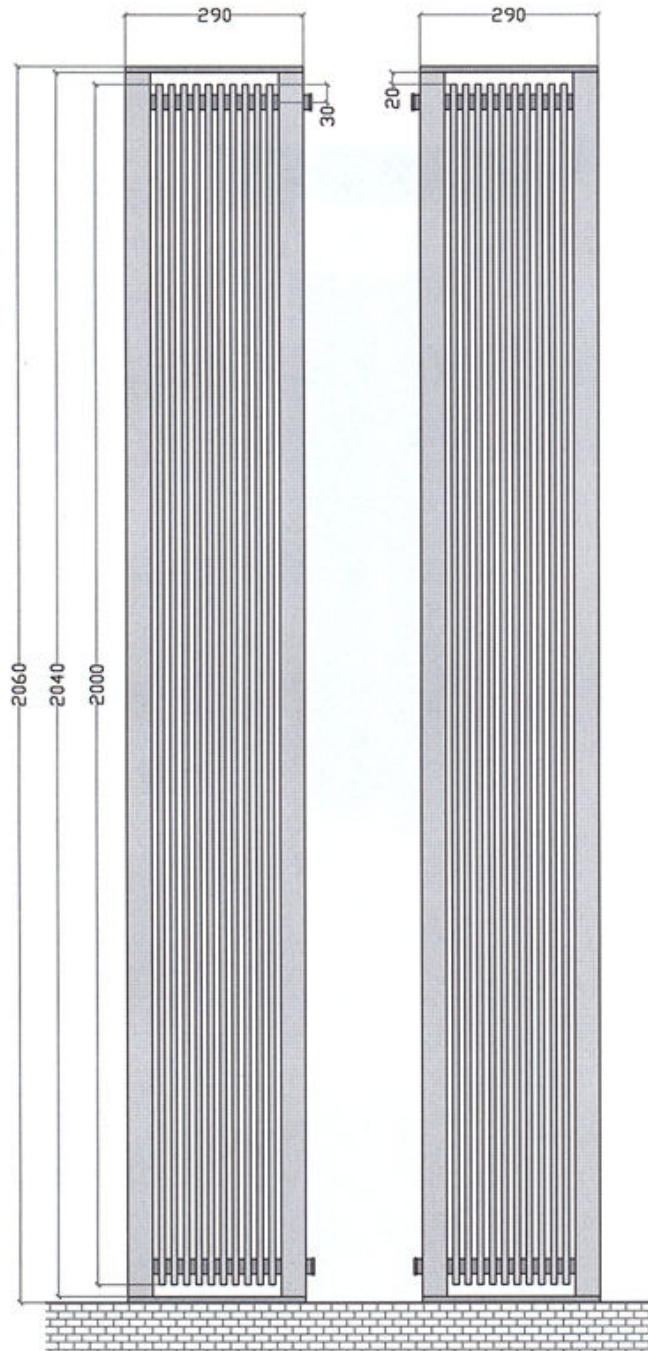

ASAL UK
LIMITED

Designer Radiators...

...For Stylish homes

MIRAGE

Technical Drawing

T 0121 270 6766

W www.asaluk.com

E sales@asaluk.com

ALL SALES ARE SUBJECT TO OUR STANDARD TERMS & CONDITIONS, A COPY OF WHICH IS AVAILABLE ON REQUEST