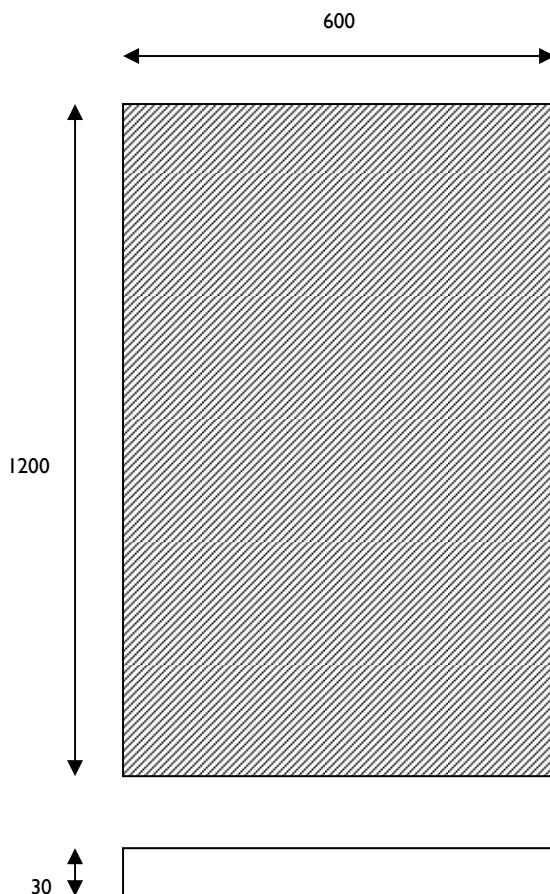

QUICK CHECK LIST	Brushed Stainless Steel Construction	
	20 Year Manufacturer Guarantee	
	Brackets & Wall fixings supplied	
	Air vent supplied	
	Free Nationwide Delivery	

MODEL	DIMENSIONS			HEAT OUTPUT		PRICE* £
	Height mm	Width mm	Depth mm	BTU	watt	
PLASMA R	600	1200	30	2036	597	370.13
PLASMA S	900	900	30	3085	905	370.13

ASAL UK
LIMITED

Designer Radiators...

...For Stylish homes

PLASMA

Technical Drawing

PLEASE NOTE: HEIGHT & WIDTH DIMENSIONS SHOWN ARE FOR PLASMA R.
OTHER PLASMA MODELS SIMILAR APART FROM HEIGHT & WIDTH DIMENSIONS