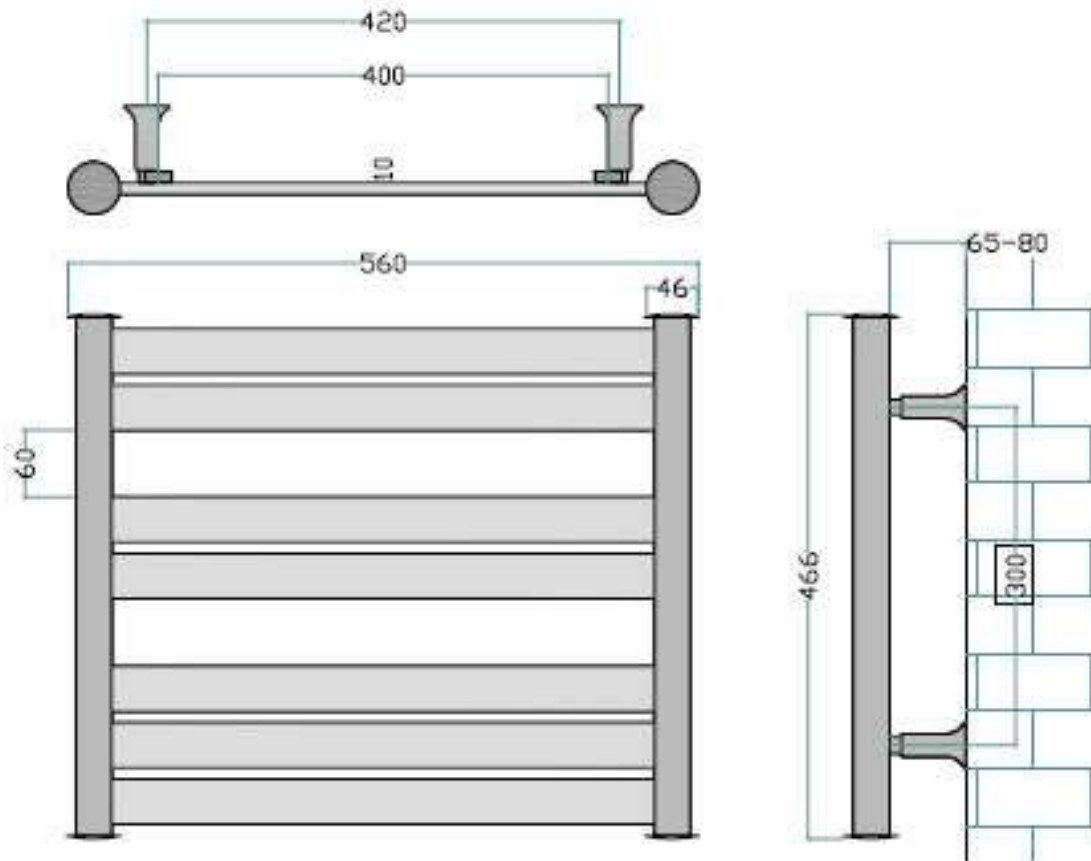

ASAL UK
LIMITED

Designer Radiators...

...For Stylish homes

PRELUDE

Technical Drawing

PLEASE NOTE: HEIGHT & WIDTH DIMENSIONS SHOWN ARE FOR PRELUDE I.
OTHER PRELUDE MODELS SIMILAR APART FROM HEIGHT & WIDTH DIMENSIONS