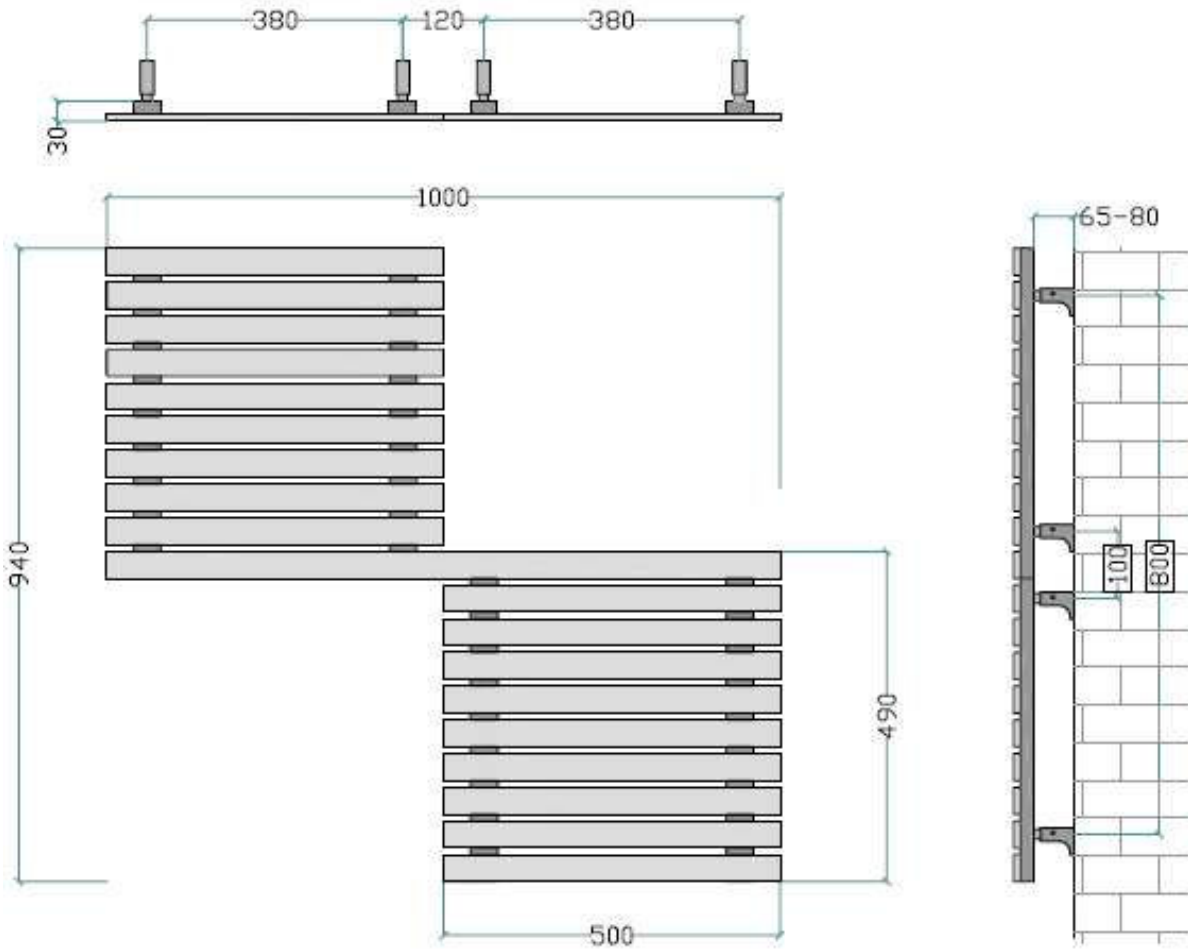

ASAL UK
LIMITED

Designer Radiators...

...For Stylish homes

REFLECTION

Technical Drawing

T 0121 270 6766

W www.asaluk.com

E sales@asaluk.com

ALL SALES ARE SUBJECT TO OUR STANDARD TERMS & CONDITIONS, A COPY OF WHICH IS AVAILABLE ON REQUEST

© 2006 ASAL UK Limited, Registered in England No. 5927554